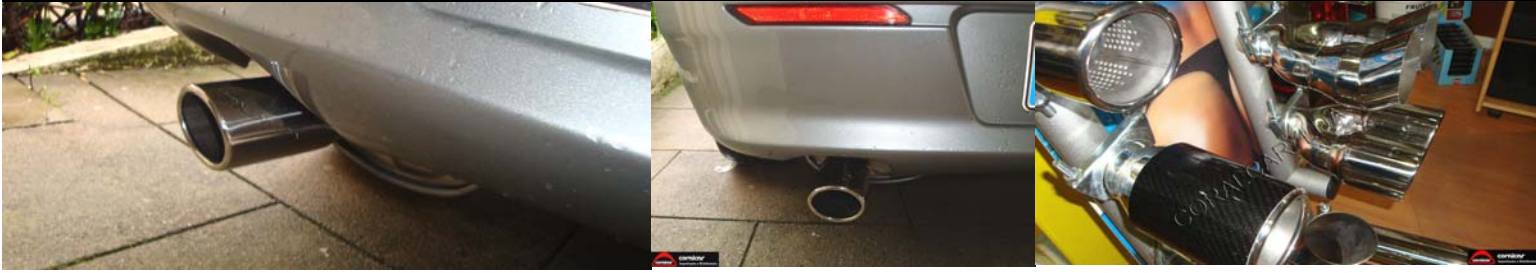

# TERMINAIS ESCAPE AÇO INOX

Ref. TF 03201

130x52x76

Ref. NL01103

180X90X58

**CARBONO**

Ref. TC08802

180X90X58